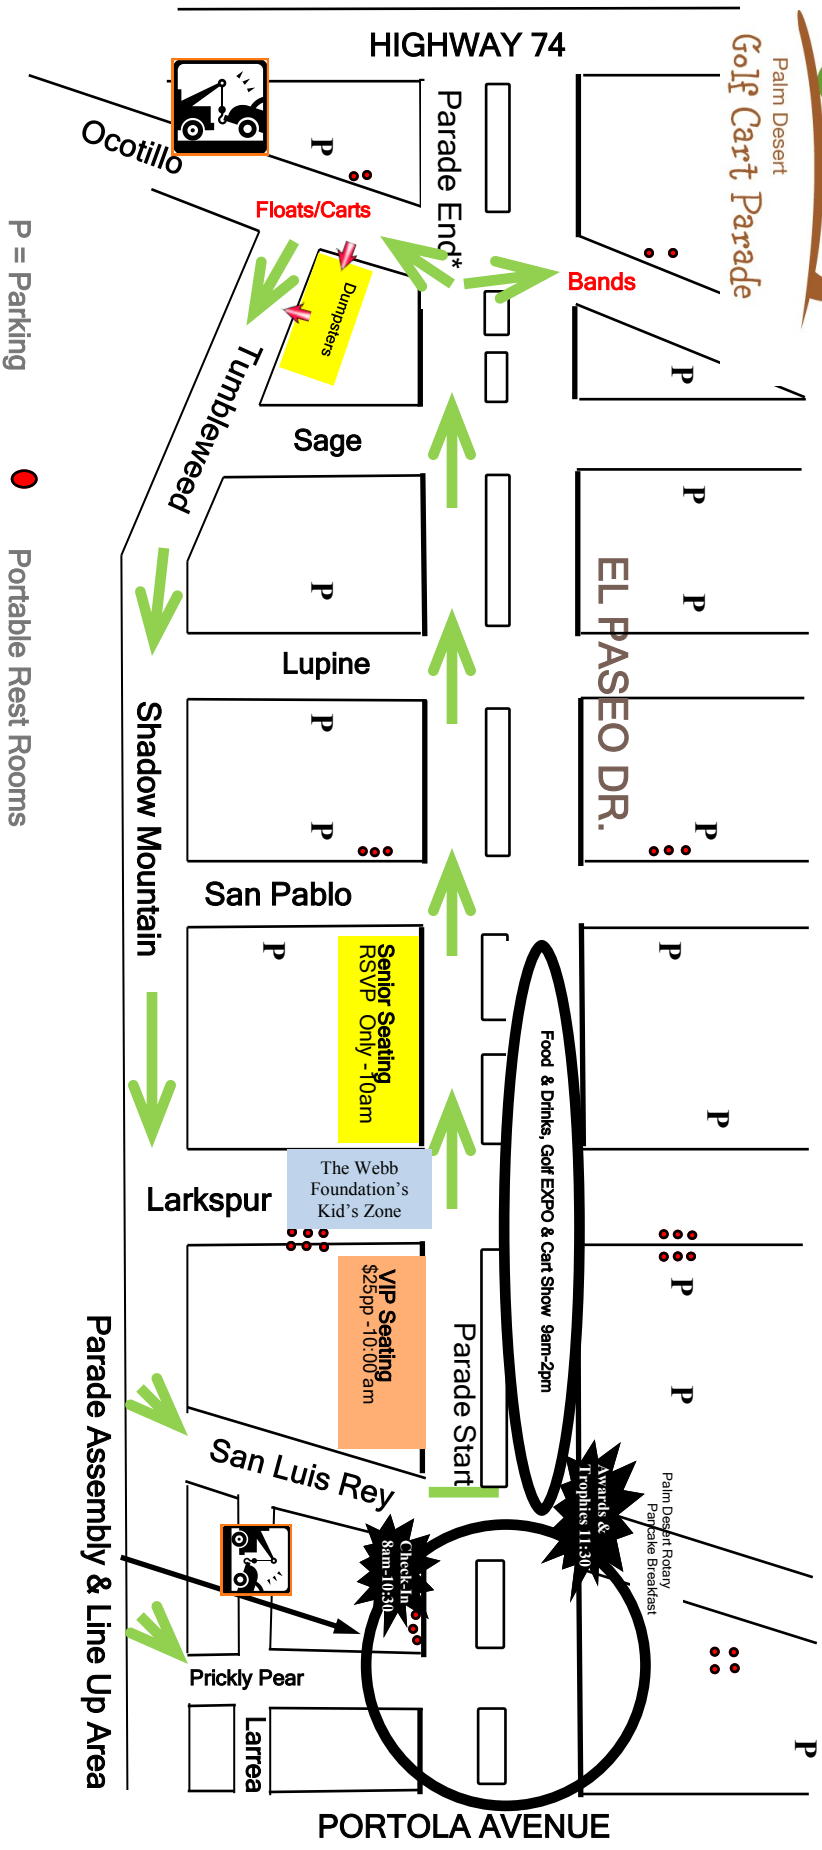

53rd Palm Desert Golf Cart Parade: Sunday, October 29, 2017, El Paseo 12pm

Palm Desert Area Chamber of Commerce: 72559 Highway 111 Palm Desert, CA 92260
 P: (760) 346-6111
 F: (760) 346-3263
 www.golfcartparade.com
 info@golfcartparade.com

Map not to scale

***NOTE: Parade route runs along the south side of El Paseo only.**

- Shadow Mountain, to San Luis Rey or Prickly Pear and back to assembly area.
- Loading zones after the parade are: Ocotillo or Larrea. Shadow Mountain becomes a one way street (green arrows) at 12pm.
- **BANDS, MARCHING GROUPS** will disassemble in the parking lot behind the former *3rd Corner Bistro*. Buses should park nearby.
- **Do not leave TRASH** in the assembly area or along parade route. **Trash receptacles and dumpster** are in place at the dirt lot on Ocotillo and Tumbleweed.
- Questions? Contact Info@pdacc.org; 760.346.6111.