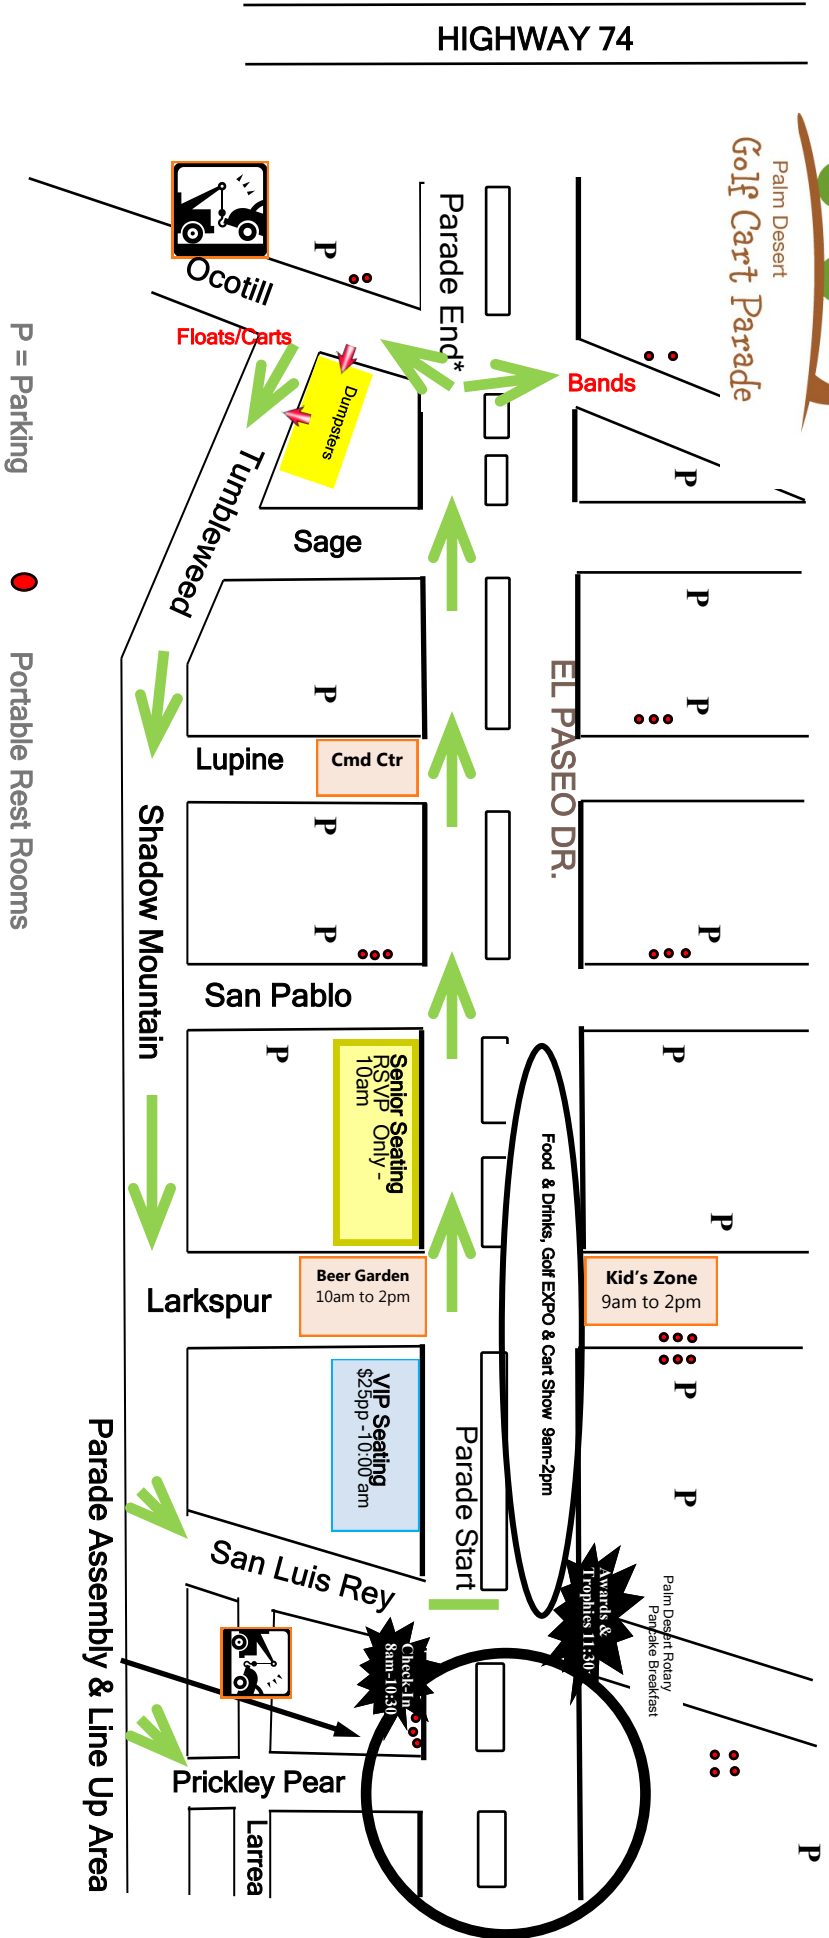

54th Palm Desert Golf Cart Parade: Sunday, October 28, 2018, El Paseo 12pm

Palm Desert Area Chamber of Commerce: 72559 Highway 111 Palm Desert, CA 92260
 P: (760) 346-6111 F: (760) 346-3263
 www.golfcartparade.com info@golfcartparade.com

Map not to scale

***NOTE: Parade route runs along the south side of El Paseo only.**

- Shadow Mountain, to San Luis Rey or Prickly Pear and back to assembly area.
- Loading zones after the parade are: Ocotillo or Larrea. Shadow Mountain becomes a one way street (green arrows) at 12pm.
- **BANDS, MARCHING GROUPS** will disassemble in the parking lot behind the former *3rd Corner Bistro*. Buses should park nearby.
- **Do not leave TRASH** in the assembly area or along parade route. Trash receptacles and dumpster are in place at the dirt lot on Ocotillo and Tumbleweed.
- Questions? Contact Info@pdacc.org: 760.346.6111.